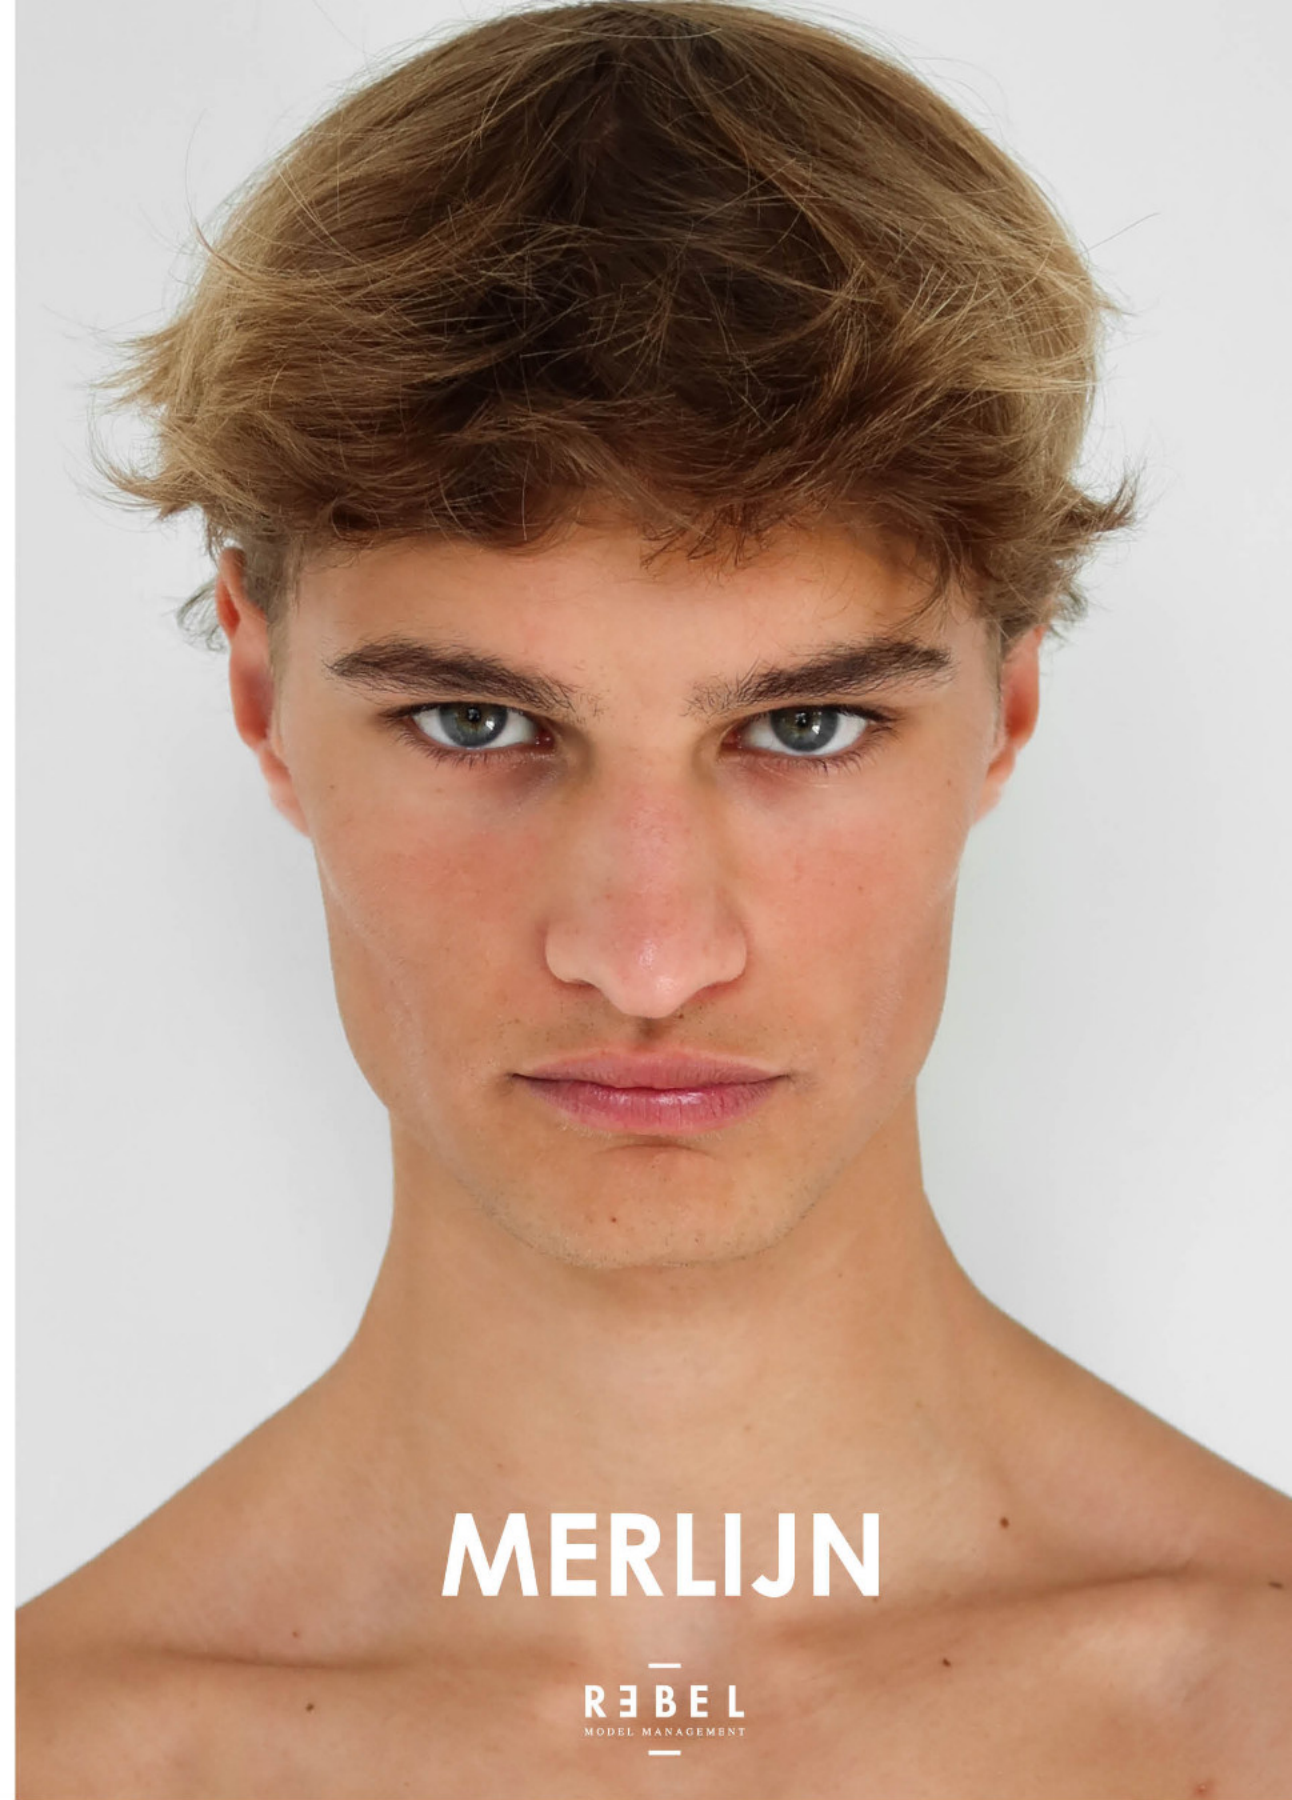

HEIGHT 188 - 6'2" CHEST 96 - 37" MIDDLE 74 - 29" HIPS 90 - 35" SUIT 56 SHOES 44 - 10.5

www.rebelmanagement.be

MERLIJN

—
REBEL
MODEL MANAGEMENT
—