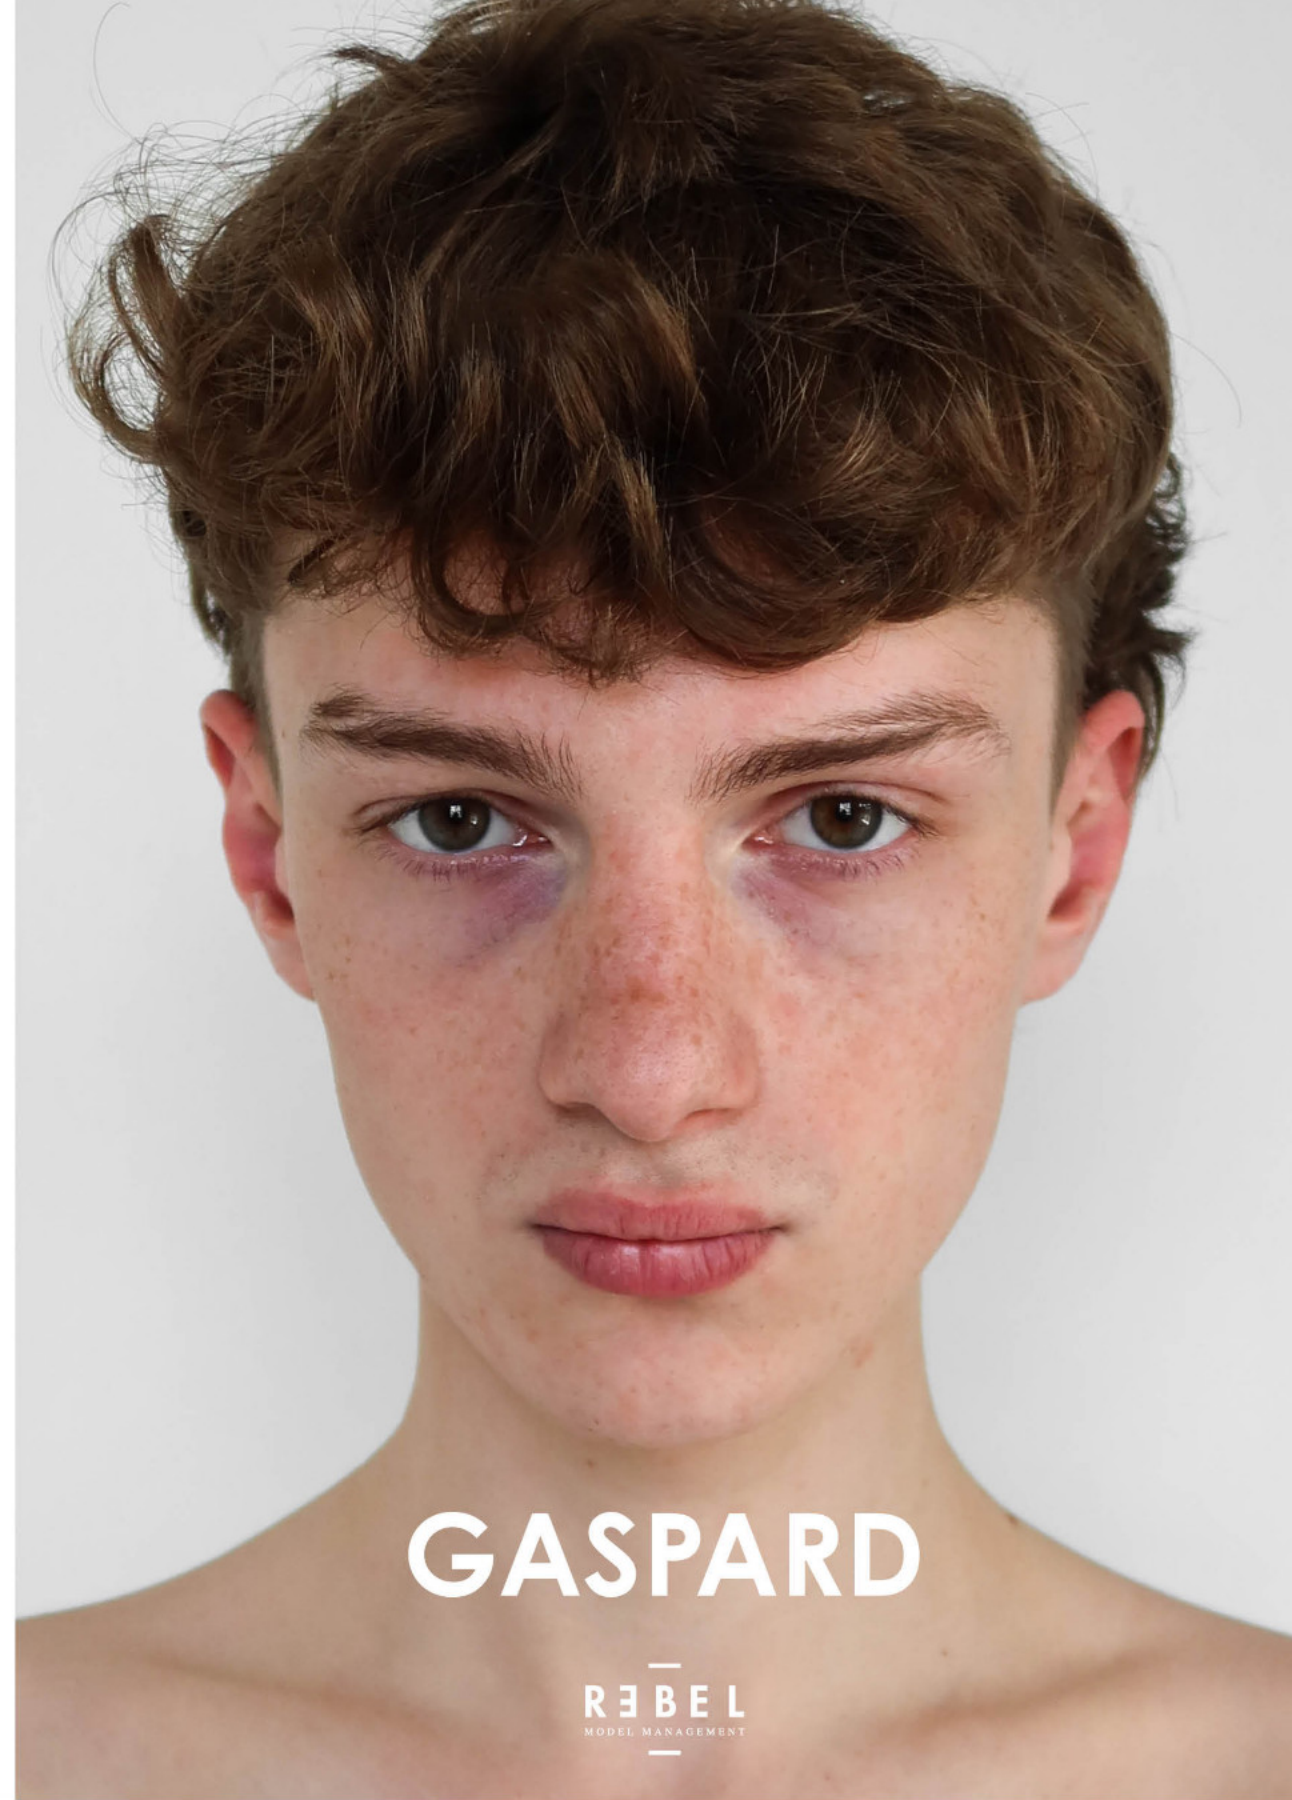

HEIGHT 186 - 6'0" CHEST 84 - 33" MIDDLE 67 - 26" HIPS 91 - 35" SUIT 50 SHOES 43 -10

www.rebelmanagement.be

GASPARD

—
REBEL
MODEL MANAGEMENT
—