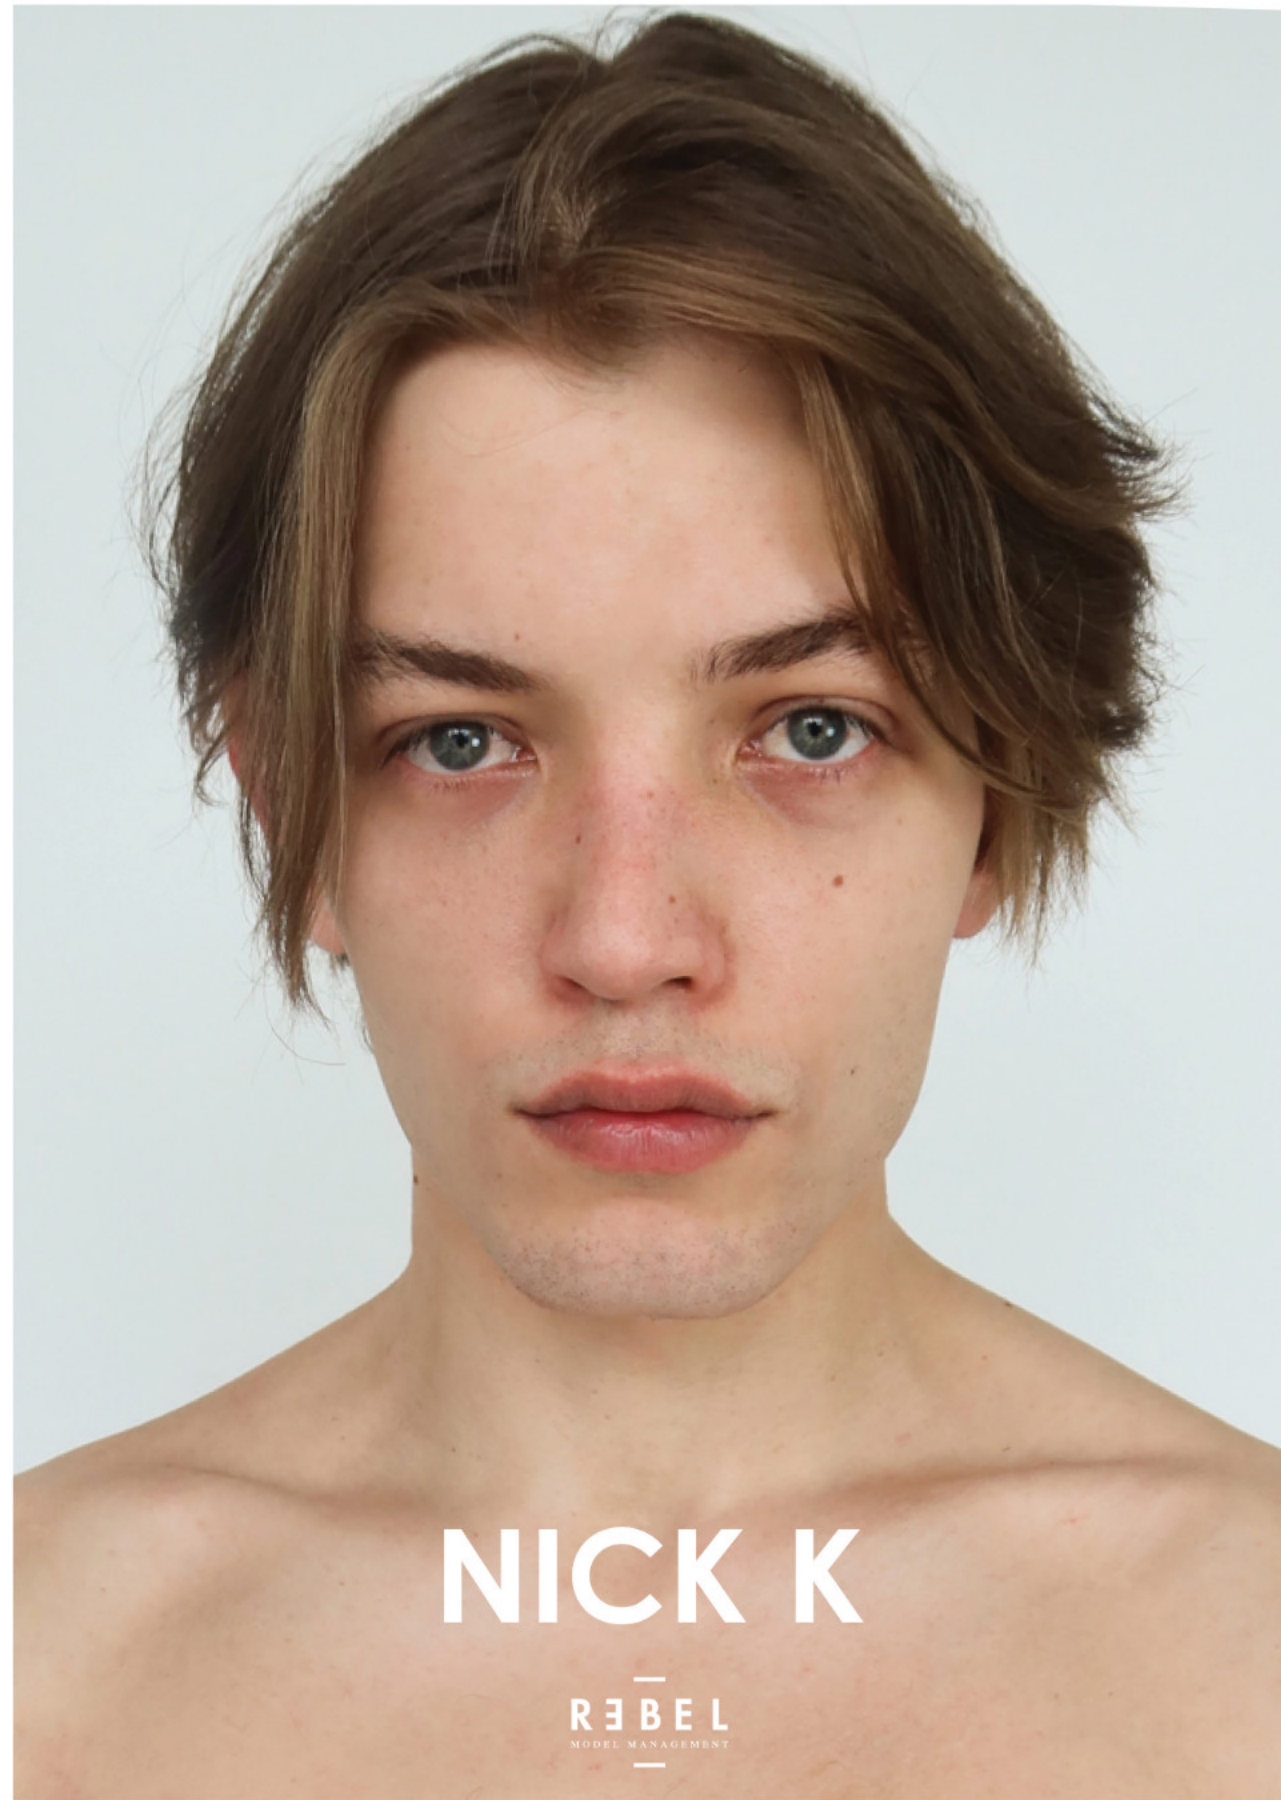

HEIGHT 1.84 - 6'0" CHEST 91 - 36" MIDDLE 75 - 29.5" HIPS 98 - 38.5" SUIT 48 SHOES 45 - 11

[www.rebelmanagement.be](http://www.rebelmanagement.be)

NICK K

—  
REBEL  
MODEL MANAGEMENT  
—