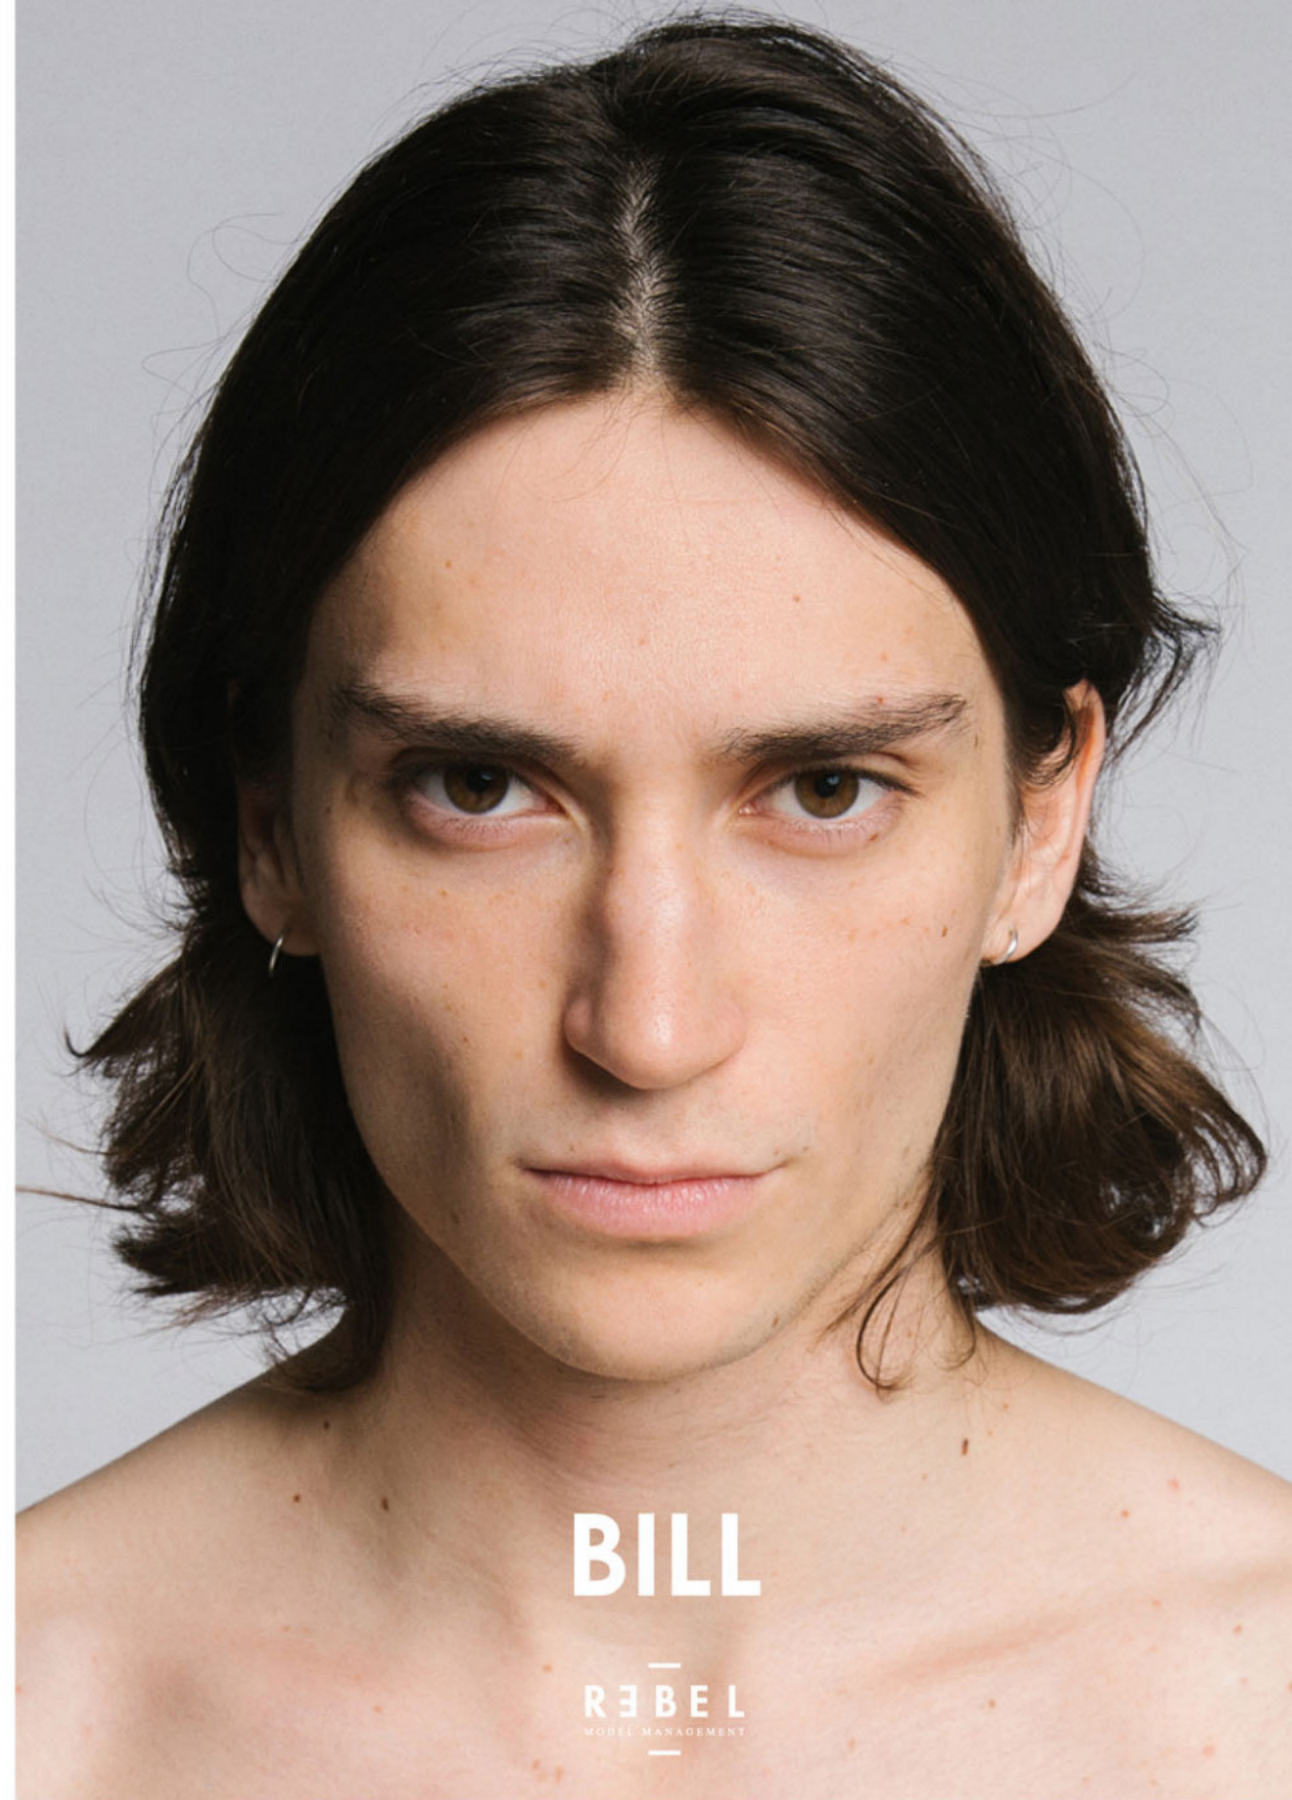

HEIGHT 186 - 6'1" CHEST 95 - 37" MIDDLE 72 - 28" HIPS 92 - 36" SUIT 48 SHOES 44 - 10.5

www.rebelmanagement.be

BILL

—
REBEL
MODEL MANAGEMENT
—