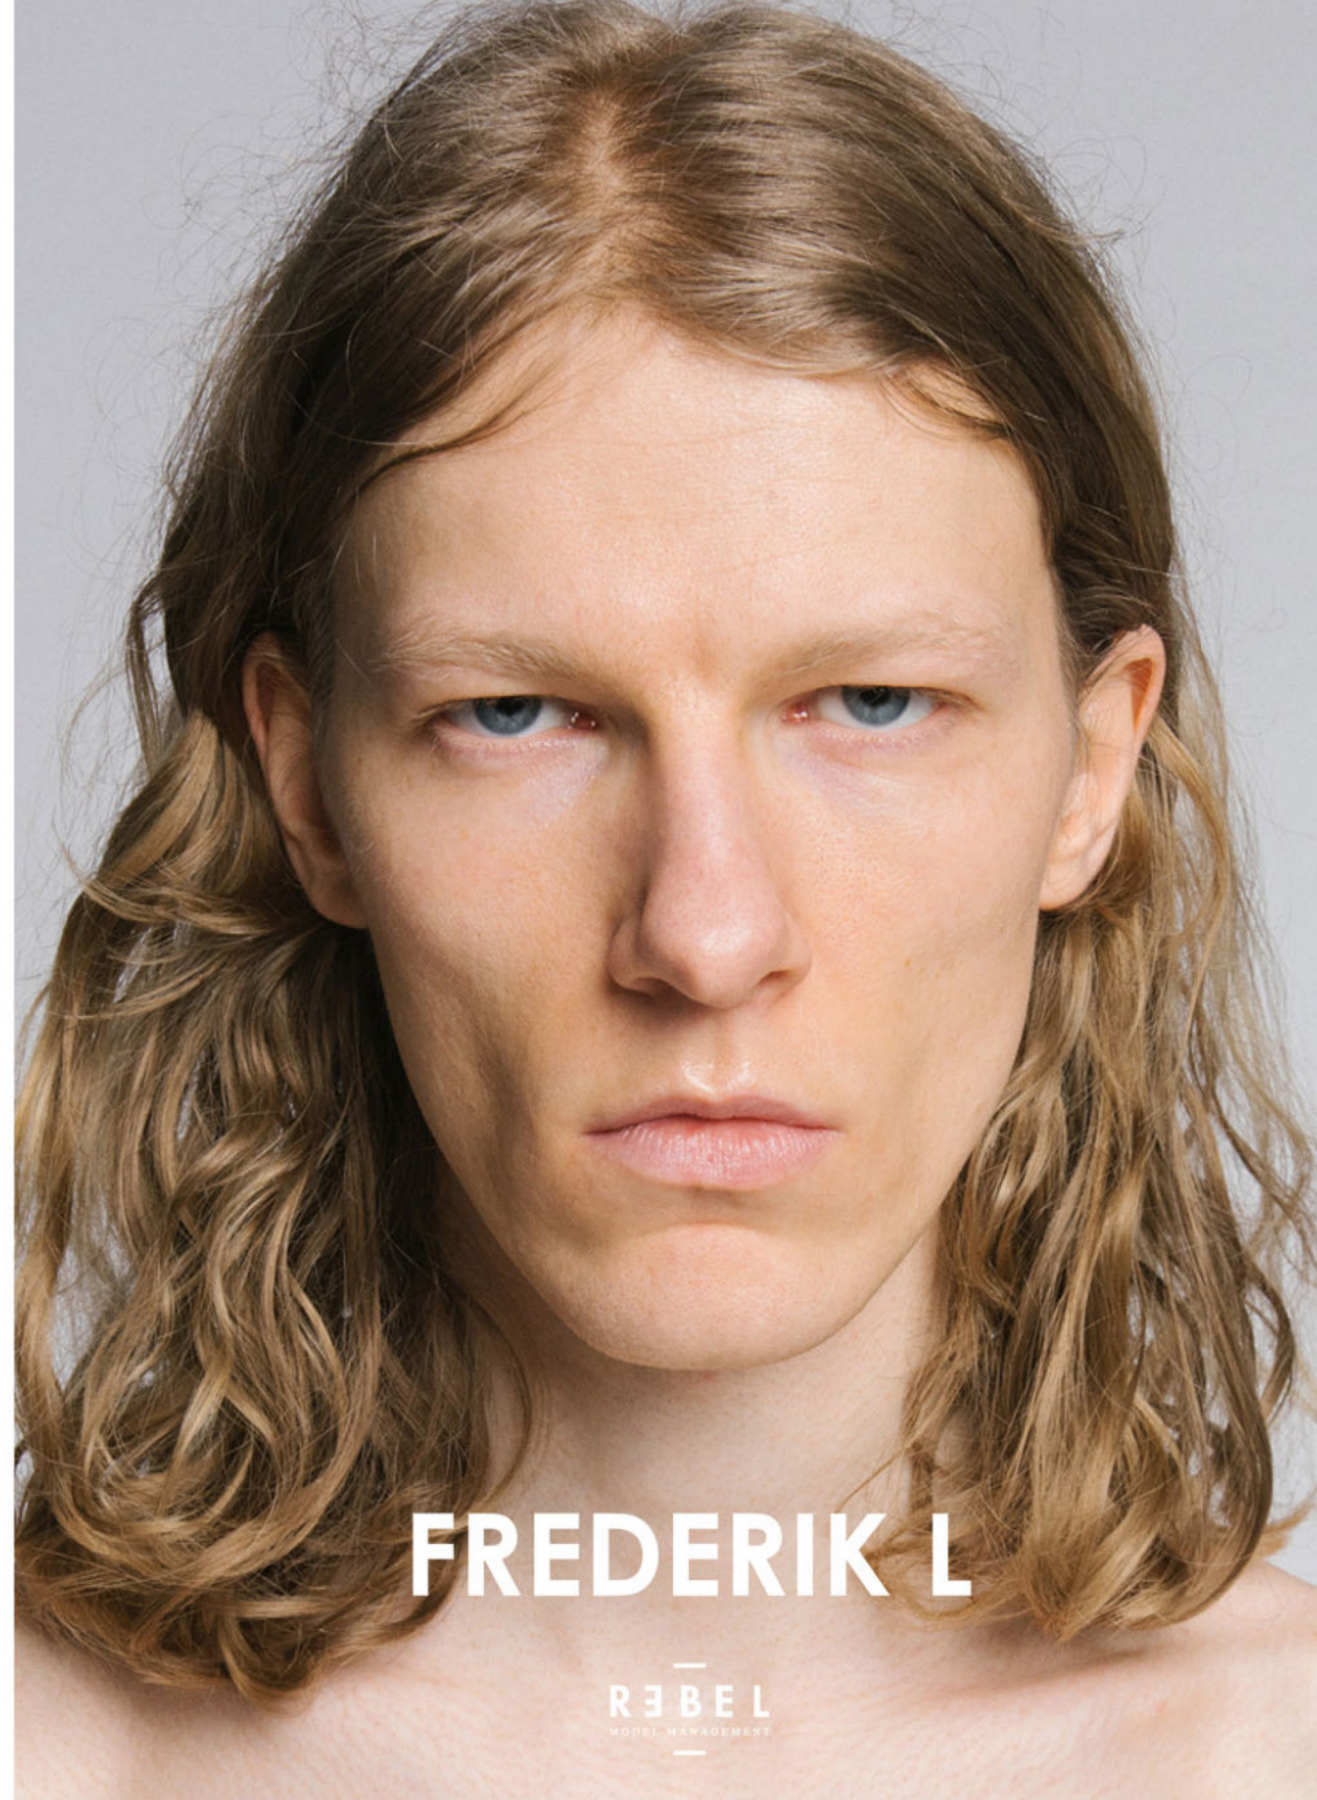

HEIGHT 187 - 6'1" CHEST 81 - 31" MIDDLE 64 - 25" HIPS 87 - 34" SUIT 46 SHOES 44-10.5

www.rebelmanagement.be

FREDERIK L

REBEL
MODEL MANAGEMENT