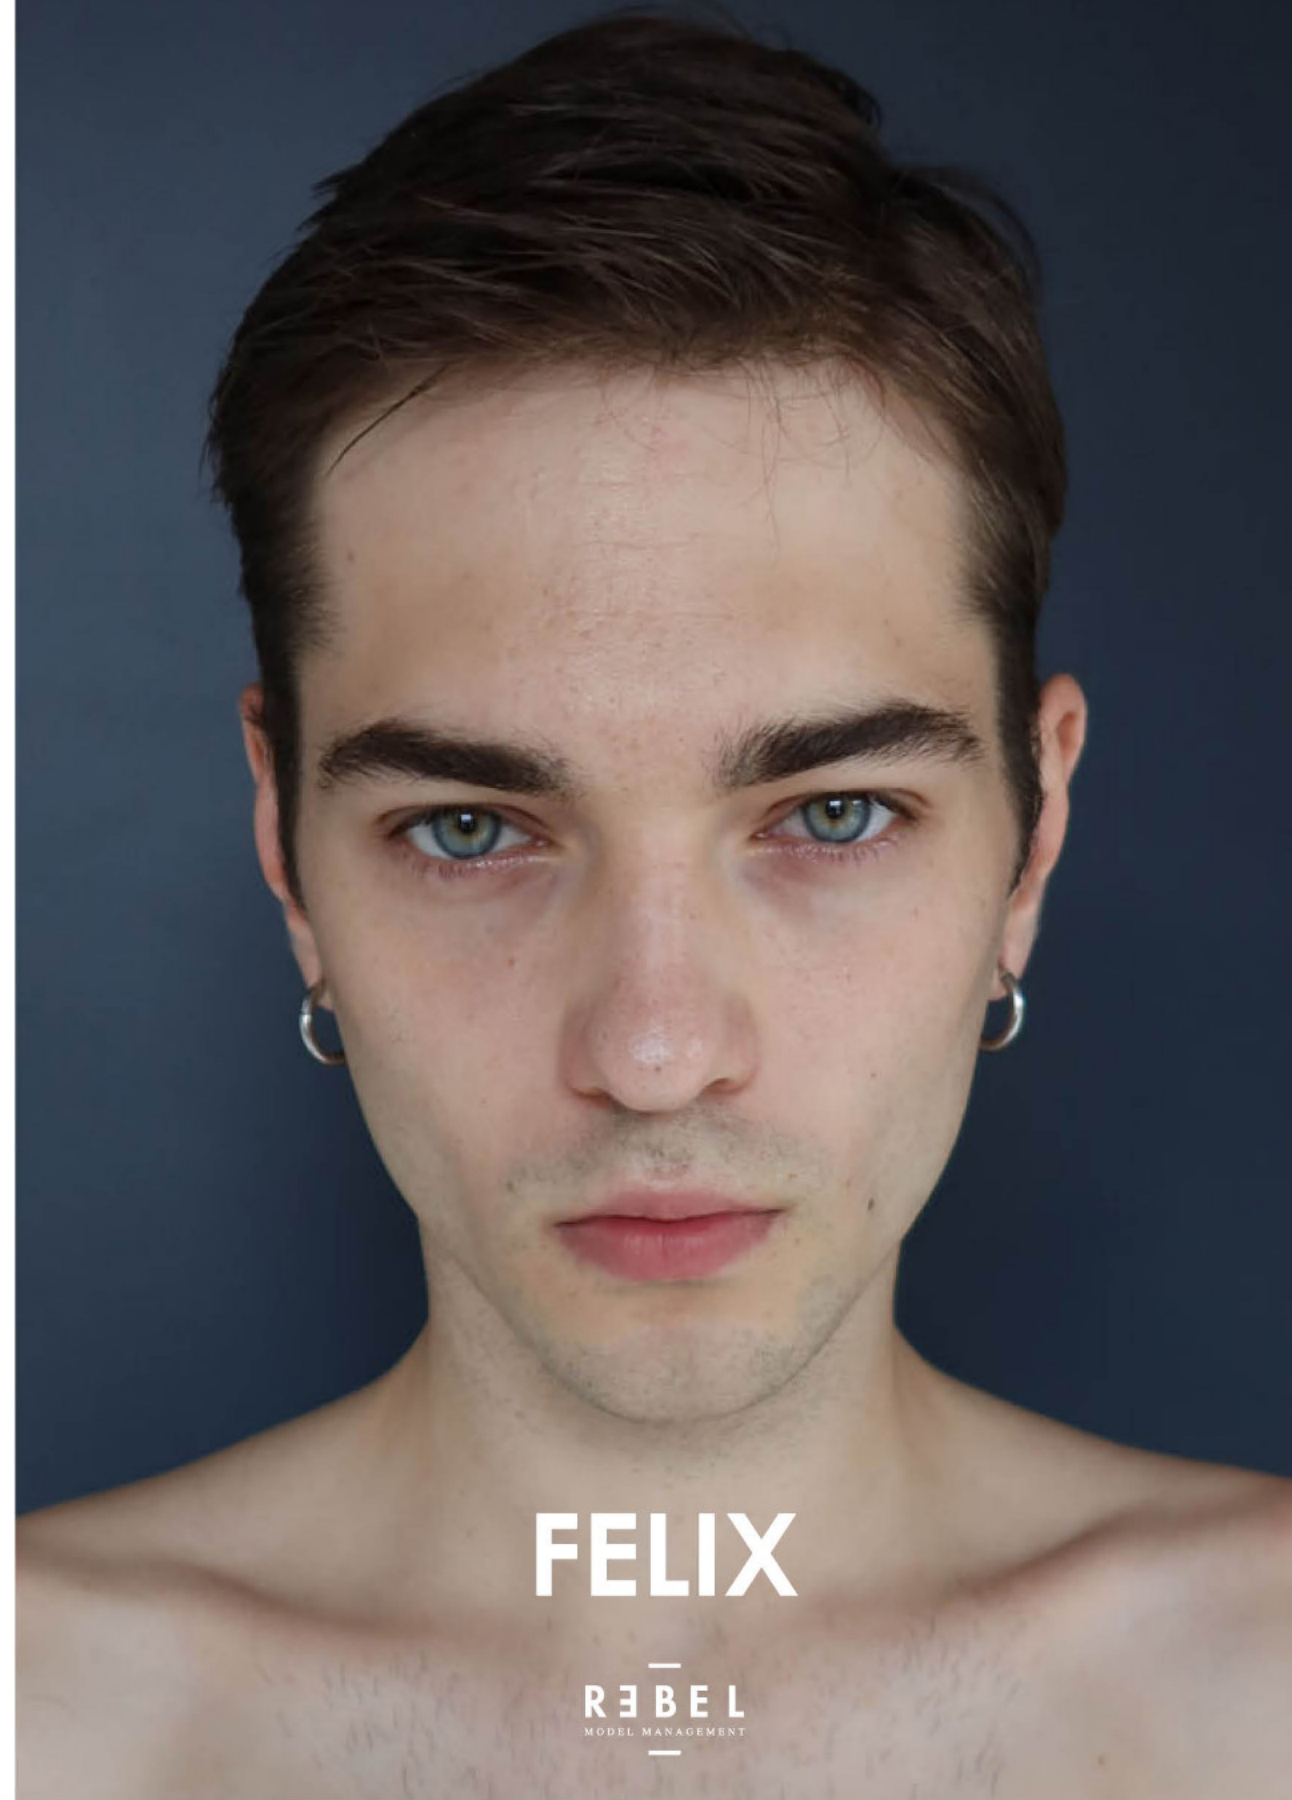

HEIGHT 1.87 - 6'1" CHEST 87 - 34" MIDDLE 69 - 27" HIPS 91 - 35" SUIT 48 SHOES 43 - 10

[www.rebelmanagement.be](http://www.rebelmanagement.be)

FELIX

REBEL  
MODEL MANAGEMENT