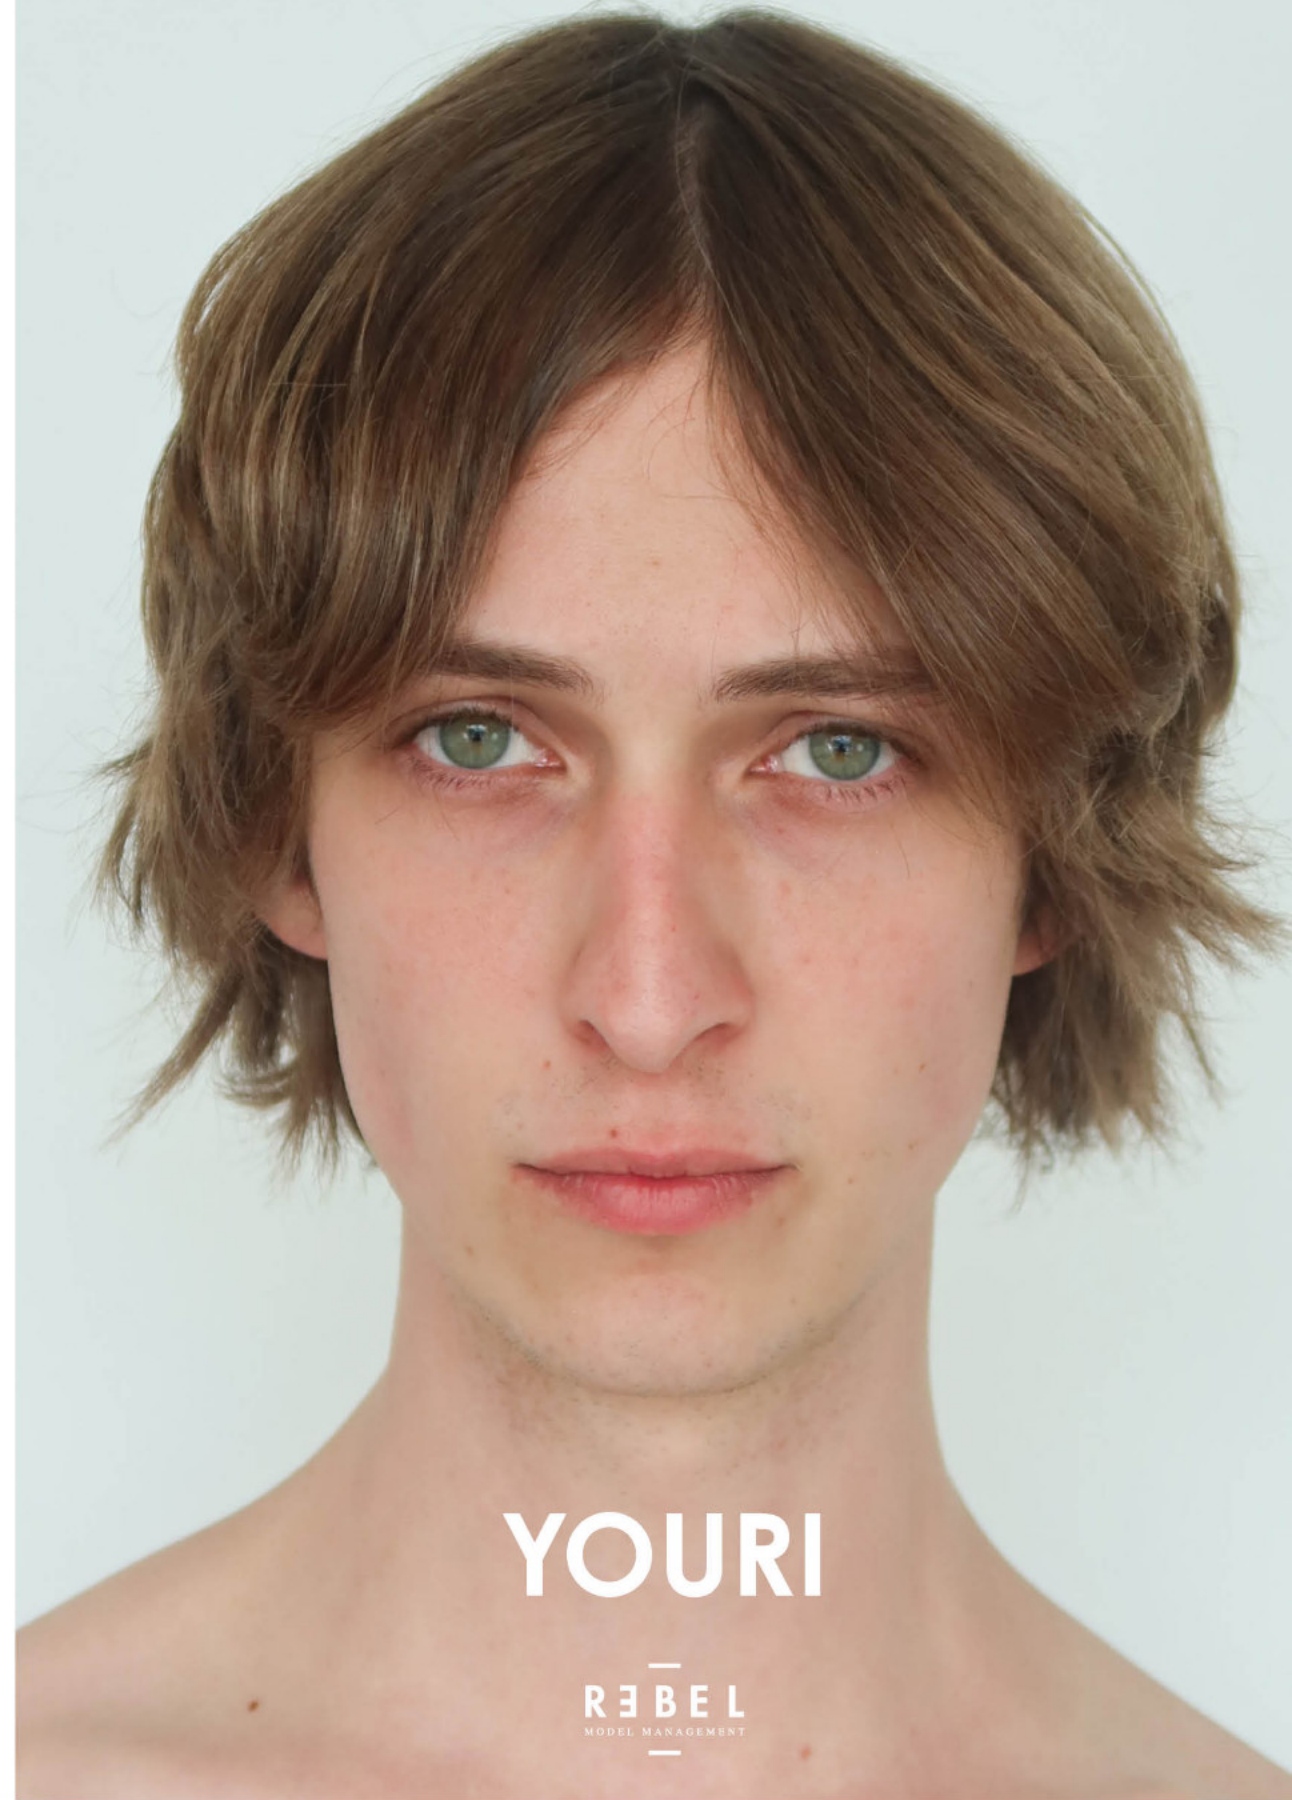

HEIGHT 187 - 6'1" CHEST 81 - 31" MIDDLE 73 - 28" HIPS 87 - 34" SUIT 46 SHOES 44.5-11

www.rebelmanagement.be

YOURI

REBEL
MODEL MANAGEMENT