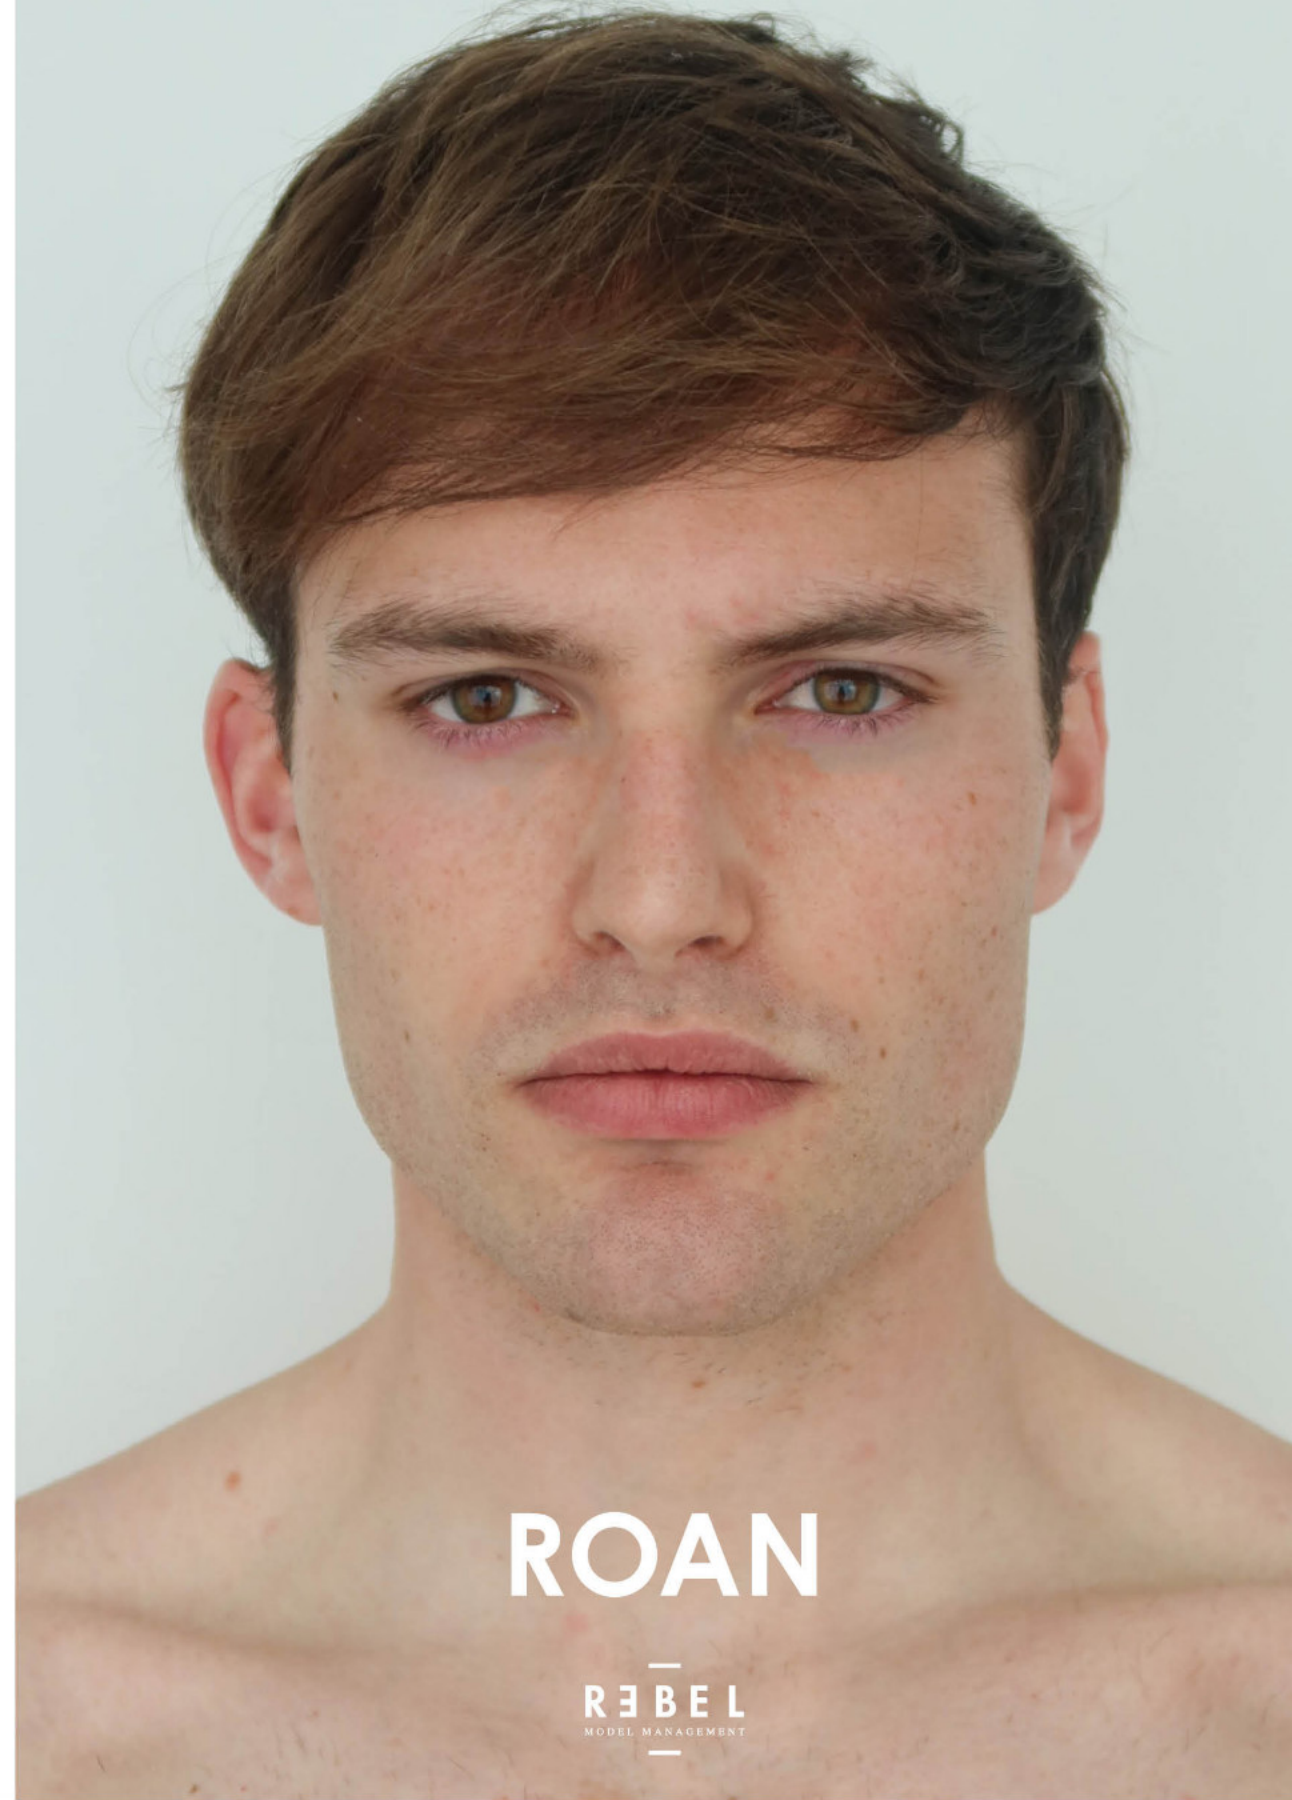

HEIGHT 185 - 6'0" CHEST 95 - 37" MIDDLE 79 - 31" HIPS 95 - 37" SUIT 50 SHOES 44 - 10.5

www.rebelmanagement.be

ROAN

REBEL
MODEL MANAGEMENT